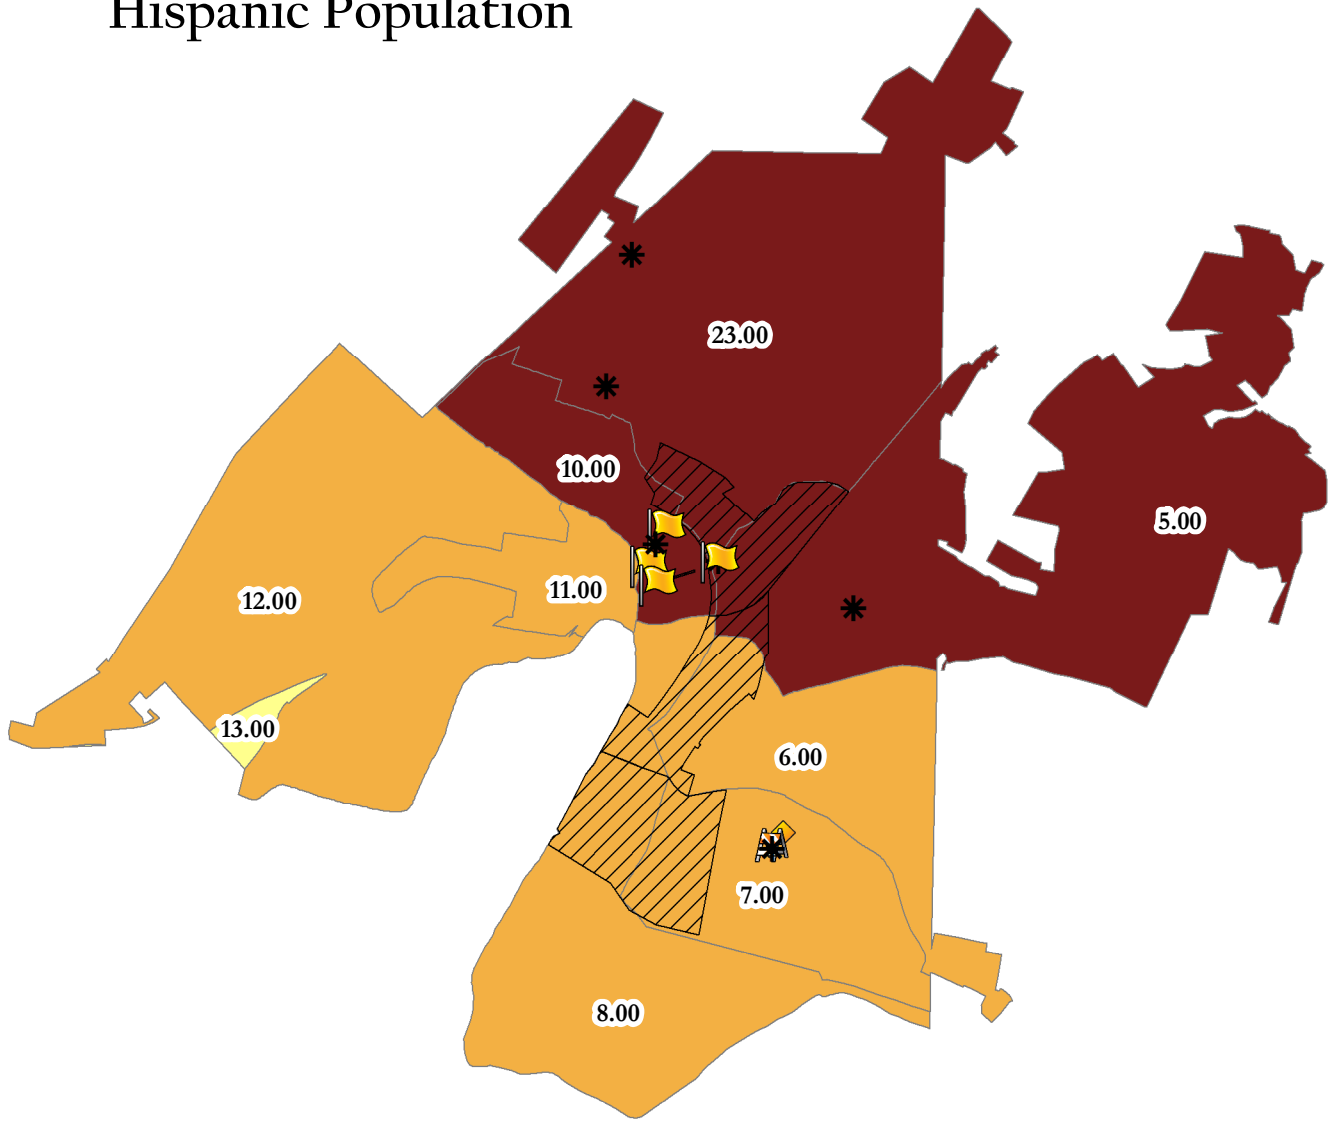

City of Cumberland: 2023 Projects in Relation to Percentage of Hispanic Population

Data taken from CPD's 2018 Updated LMSID

Type

-  Facilities
-  Infrastructure
-  Public Service
-  Crime Awareness Areas

Pct_Hisp

-  0.00 - 1.00
-  1.00 - 2.00
-  2.00 - 3.58