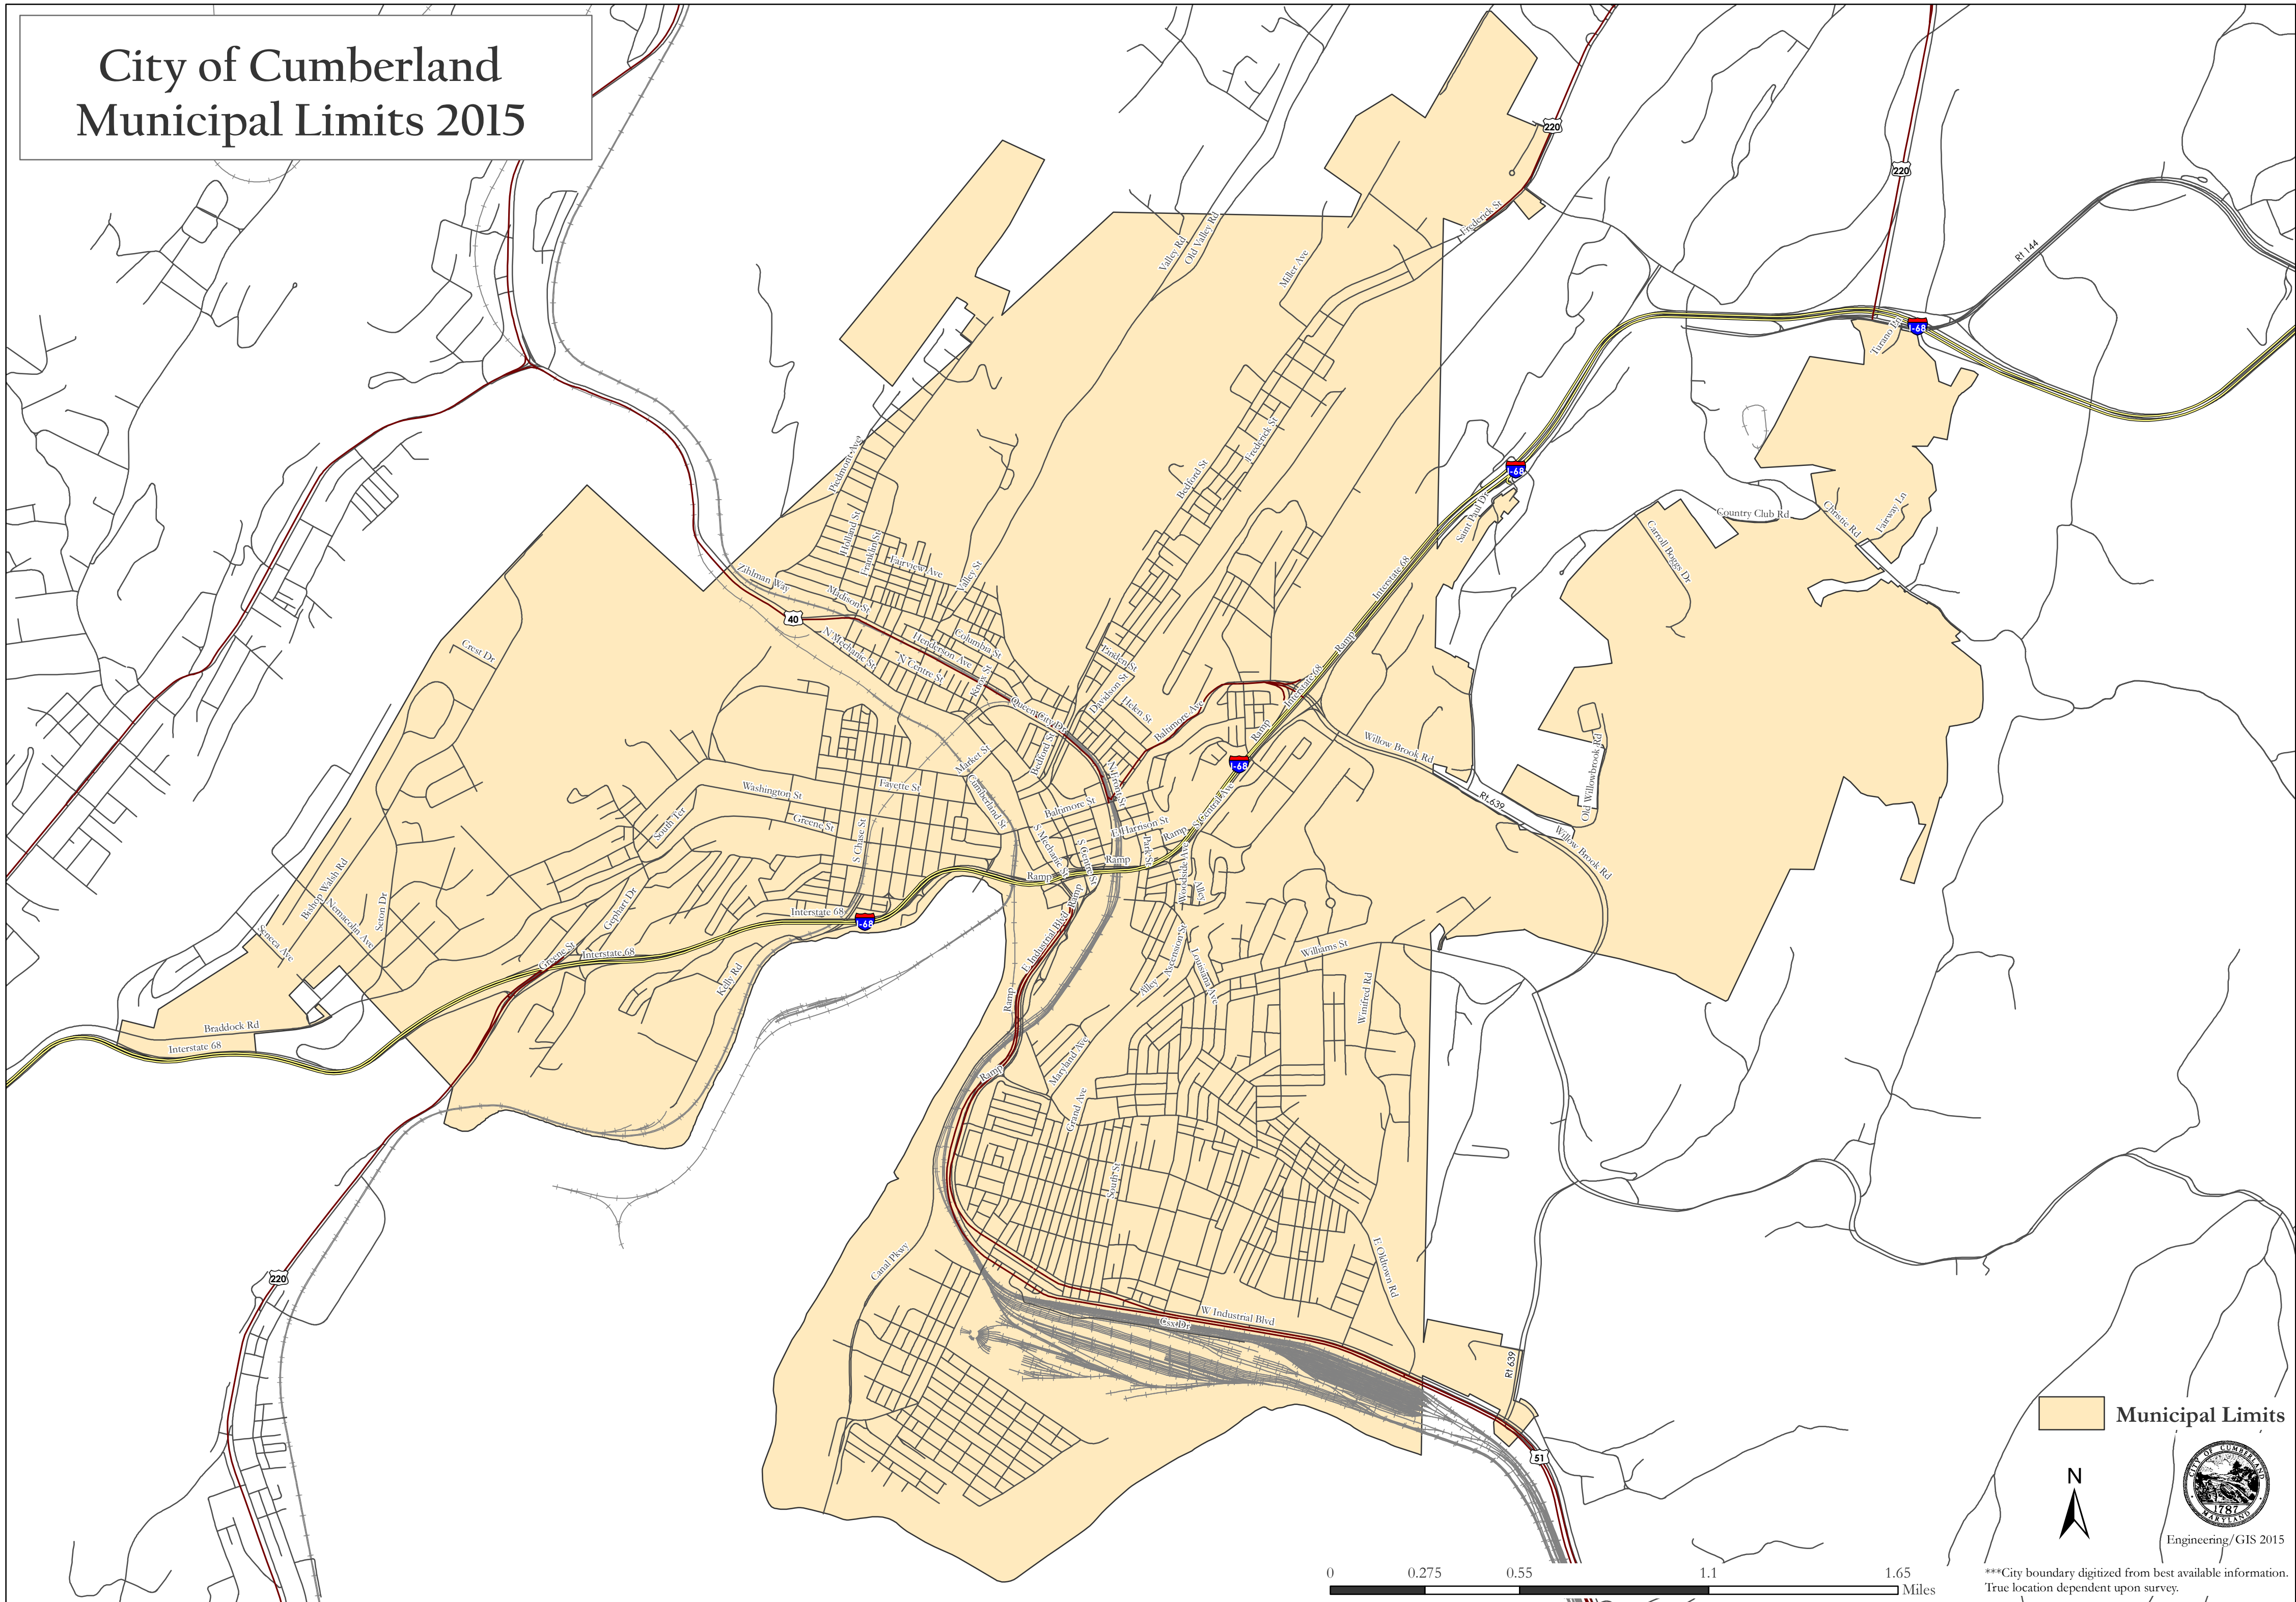

City of Cumberland Municipal Limits 2015

 Municipal Limits

Engineering / GIS 2015

***City boundary digitized from best available information.
True location dependent upon survey.